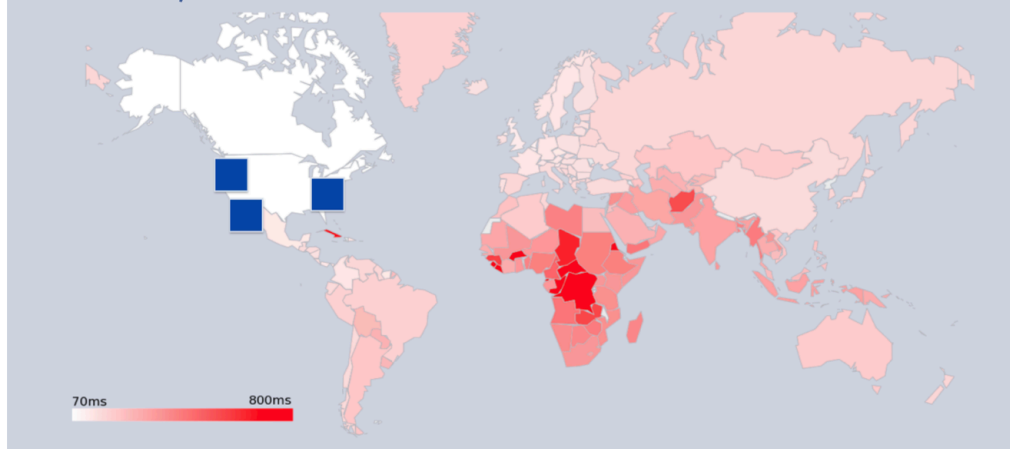

Content Distribution

Client Distance

International RTT

circa 11/2011

Content Distribution Network (CDN)

Proxy Server

Reverse Proxy

Case Study: Akamai